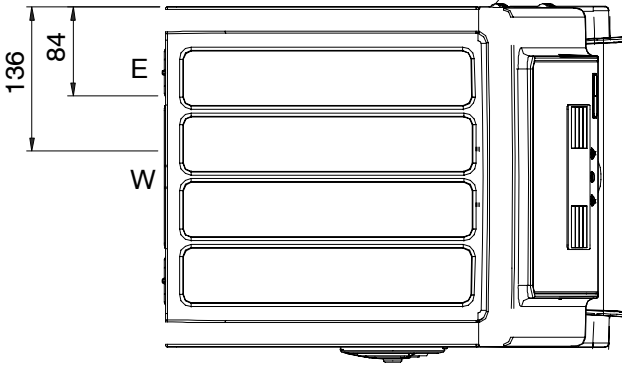

INSTANT

03300 241870

www.divinewater.co.uk