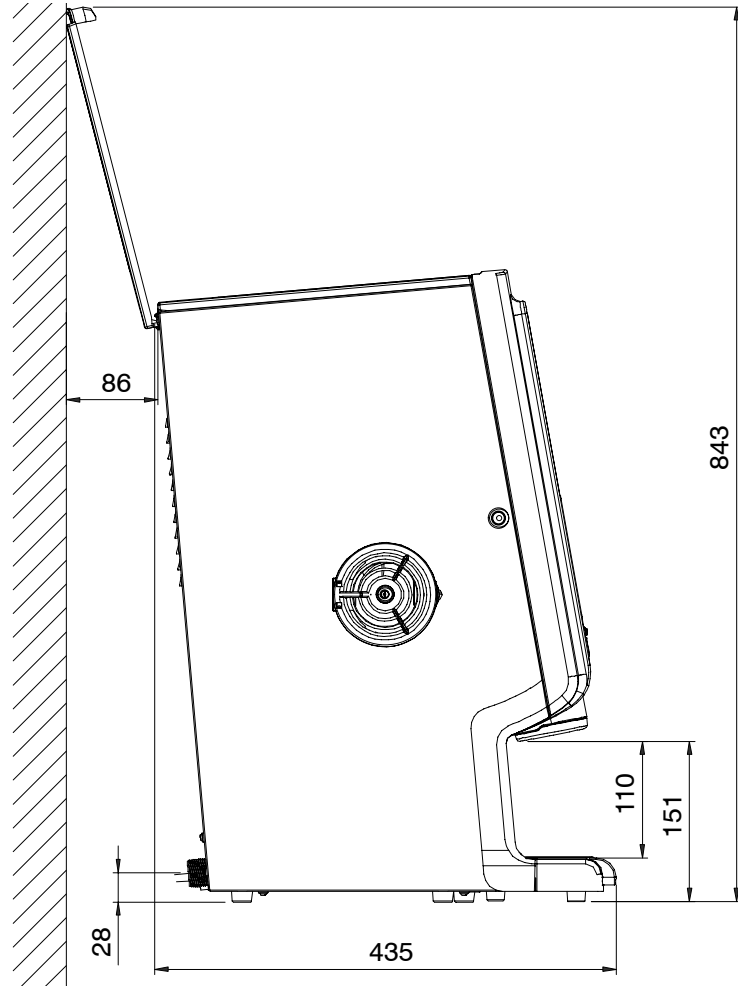

INSTANT

03300 241870

www.divinewater.co.uk