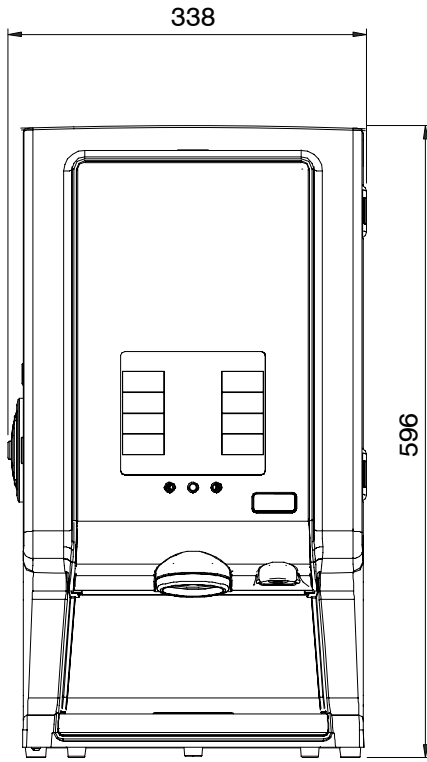

INSTANT

03300 241870

www.divinewater.co.uk