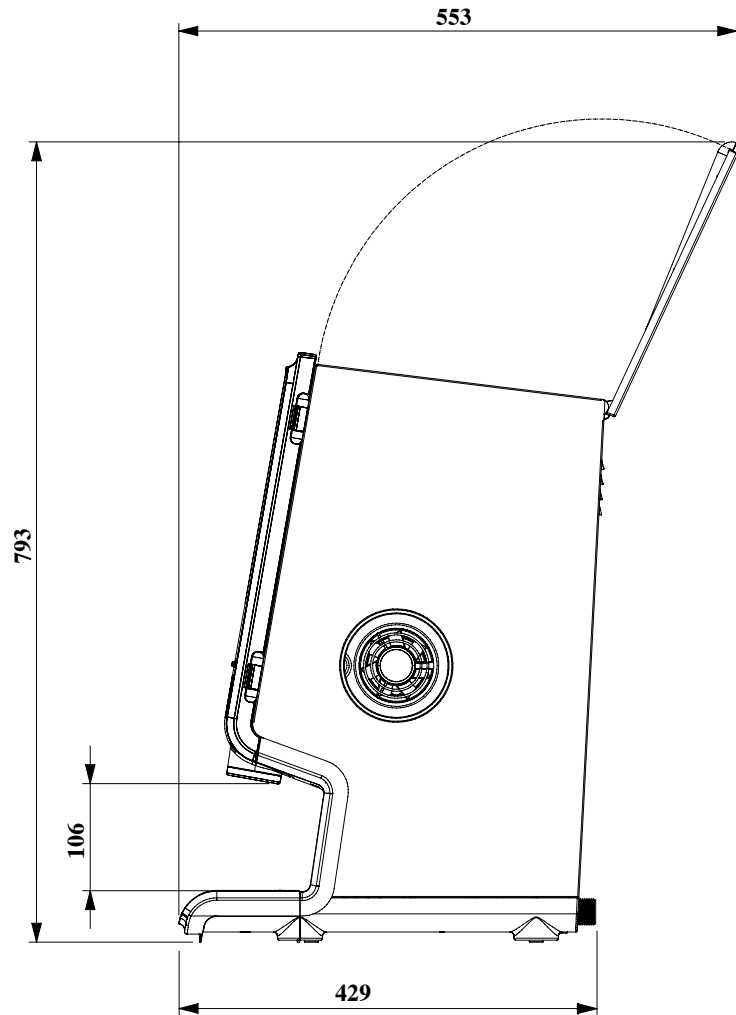

INSTANT

03300 241870

www.divinewater.co.uk