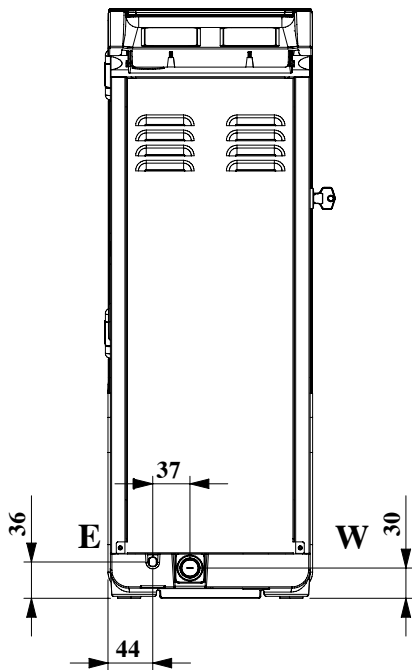

INSTANT

03300 241870

www.divinewater.co.uk