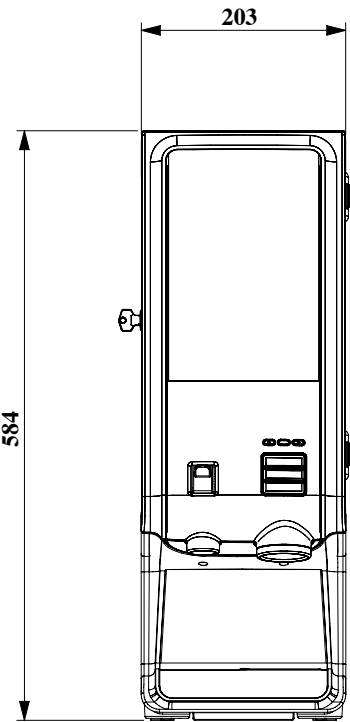

INSTANT

03300 241870

www.divinewater.co.uk