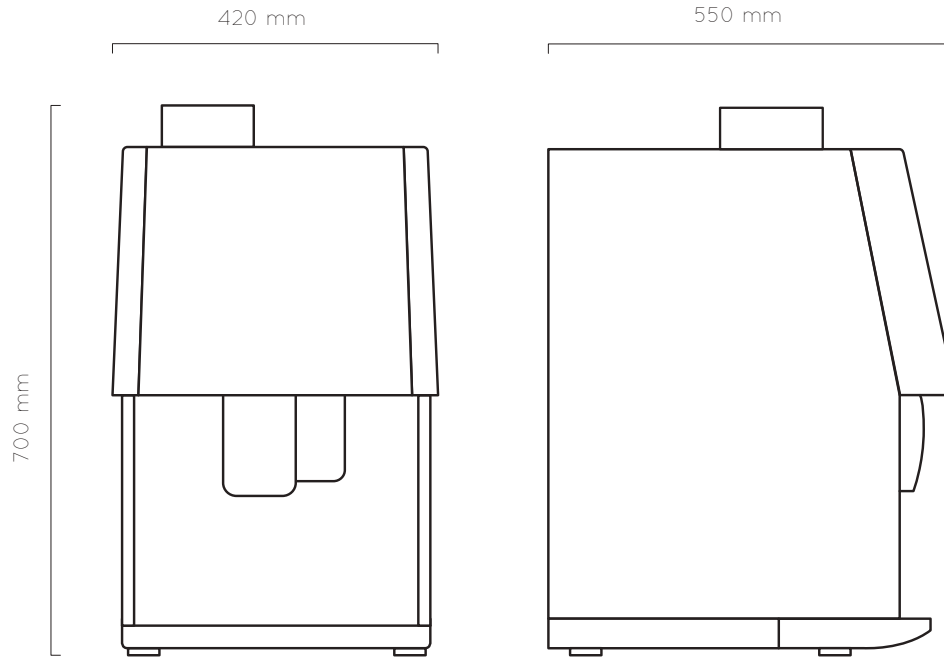

 45 Kg Machine

 230Vac / 12A / 2kW / 50Hz

 Eco mode

Technical features

- 0.315 litres Pressure Boiler capacity (Espresso)
- 1.4 kW Max. power Pressure Boiler
- 2.4 litres atmospheric Boiler capacity (Instant product)
- 2.85 kW Max. power atmospheric Boiler
- 0.8 Bar Min. / 10 Bar Max. Water Pressure