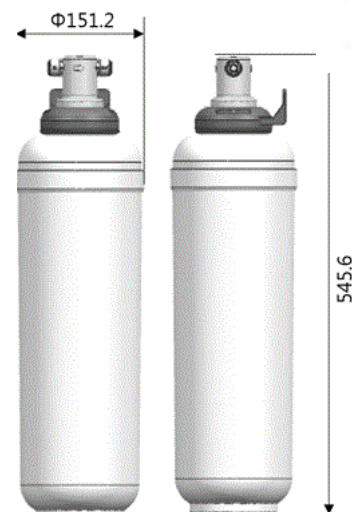

illimani Hot Tap

175 or 240mm

Product Detail

- Up to 240 cups of boiling water per hour
- Next Generation Energy Efficiency
- Child Safety Feature
- Boiler, Chilled & Sparkling Option
- 175mm or 240mm Dispensing Height
- Available with or without drainage font

Product Specification

	<i>illimani</i>
Output per hour (L)	30
Cups Per Hour	240
Dispense Height (mm)	175 or 240
Base Unit Dimensions (DxWxH mm)	450x300x410
	Boiling & Chilled

Available with or without drainage font.
Requires drainage & a three pin power socket.